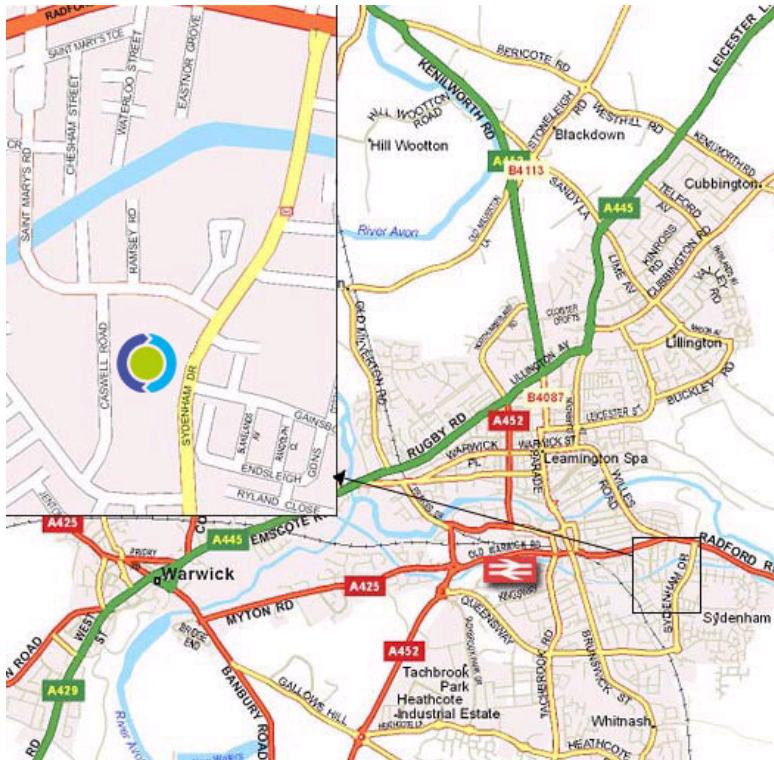

Travel directions

Road and rail directions to the Global Connections office in Leamington Spa

The Global Connections support office is located at:

Caswell Road, Sydenham Industrial Estate, Leamington Spa, CV31 1QD.

Telephone: 01926 487755

Click here to [download a high-resolution map](#) of Leamington Spa showing the location of the Global Connections office.

By Rail

Leamington Spa station is about 20 minutes walk from the Caswell Road office.

Turn left out of the station and continue down the main road straight over at the two sets of traffic lights onto Radford Road. Continue down Radford Road for about 1/2 mile, eventually turning right onto St. Mary's Road at the traffic lights. Continue down St. Mary's Road, crossing the canal before turning right onto Caswell Road after the Heinz factory. On Caswell Road turn left into the car park immediately past the Filtons building. The Global Connections office is located at the far end of the Filtons car park.

By Road

From the M40:

If travelling from the south, leave the M40 at junction 13 and follow the signposts to Leamington Spa (A452).

If travelling from the north, leave the M40 at junction 14, turning onto the A452 signposted to Leamington Spa.

Both these roads join at a large roundabout and here continue on the A452, following the signs to Leamington Spa, before finally taking the third exit towards the station (signposted Southam A425) at the second of two successive roundabouts on the outskirts of town.

After passing the station on your left continue straight over at the two sets of traffic lights onto Radford Road. Continue down Radford Road for 1/2 mile, turning right onto St. Mary's Road at the crossroads. Continue on St. Mary's Road, crossing the canal, turning right past the Heinz factory into Caswell Road. On Caswell Road turn left into the car park immediately past the Filtons building. The Global Connections office is located at the far end of the Filtons car park.

From the M1 (north):

Leave the M1 at junction 21, taking the third exit at the roundabout onto the M69. At the end of the M69, continue ahead onto the A46, following signs to Warwick. Upon entering Coventry take the third exit at the Tollbar End roundabout onto the A45 signposted to Birmingham before merging back onto the A46.

Leave the A46 to join the A452 signposted to Leamington Spa. Upon reaching Leamington Spa turn right at the mini-roundabout and then immediately left at