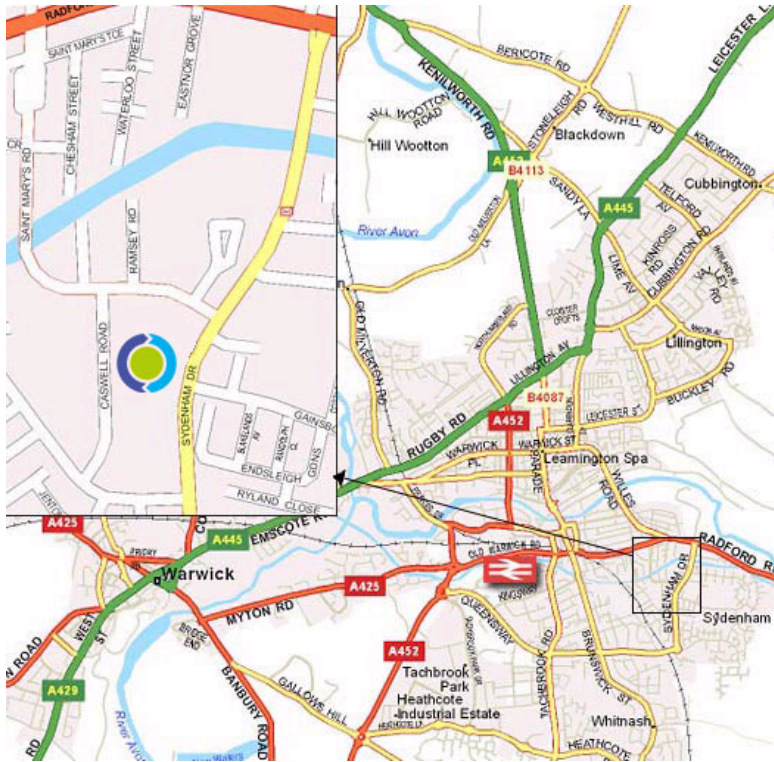

Travel directions

Road and rail directions to the Global Connections office in Leamington Spa

The Global Connections support office is located at:

Caswell Road, Sydenham Industrial Estate, Leamington Spa, CV31 1QD.

Telephone: 01926 487755

Click here to [download a high-resolution map](#) of Leamington Spa showing the location of the Global Connections office.

By Rail

Leamington Spa station is about 20 minutes walk from the Caswell Road office.

Upon leaving the station turn left and continue straight over at the two sets of traffic lights onto Radford Road. Continue down Radford Road for about 1/2 mile, eventually turning right onto St. Mary's Road at another set of crossroads.

Continue down St. Mary's Road, crossing the river before turning right onto Caswell Road after the disused PoleStar factory.

On Caswell road turn immediately left after the Filtons building (white facade on building with FILTON at front).

The door to Global Connections office is located towards the rear of the building / car park on the left.

By Road

From the M40:

Leave the M40 at junction 14, turning onto the A452 signposted to Leamington Spa. Continue on the A452, following signs to Leamington Spa, before finally taking the third exit towards the station (signposted Southam) at the second of two successive roundabouts on the outskirts of town.

After passing the station on your left continue straight over at the two sets of traffic lights onto Radford Road. Continue down Radford Road for 1/2 mile, turning right onto St. Mary's Road at the crossroads. Continue on St. Mary's Road, crossing the river, turning right past the disused PoleStar factory onto Caswell Road. On Caswell Road turn left immediately past Filtons. Global Connections share an office with Transform that may be accessed at the far end of the car park.

From the M1:

Leave the M1 at junction 21, taking the third exit at the roundabout onto the M69. Continue ahead onto the A46, following signs to Warwick. Upon entering Coventry take the third exit at the Tollbar End roundabout onto the A45 signposted to Birmingham before merging back onto the A46.

Leave the A46 to join the A452 signposted to Leamington Spa. Upon entering Leamington Spa turn right at the traffic lights to follow the A452 (signposted Warwick) before taking the first exit at the next roundabout (signposted M40). Continue forward at both sets of traffic lights, eventually turning left at the